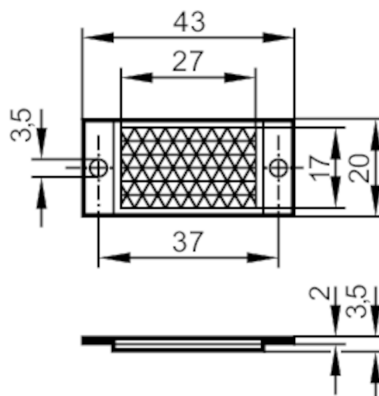

E20994

Reflector for retro-reflective sensors

REFLECTOR TS-30X20

Application	
Design	rectangular
Operating conditions	
Ambient temperature [°C]	-10...60
Mechanical data	
Weight [g]	4
Materials	front panel: PMMA; base: ABS
Remarks	
Pack quantity	1 pcs.