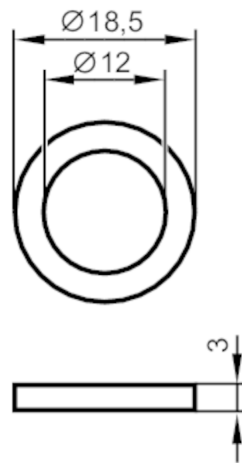

## Flat seal

FLAT SEAL G1/2 CENTELLEN

### Mechanical data

Weight	[g]	8.6
--------	-----	-----

Materials	Centellen
-----------	-----------