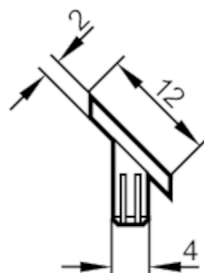

E17296

Direction indicator for target puck

VISUAL PLUG FOR PUCK (YE)

Application	
Design	for target pucks
Operating conditions	
Ambient temperature [°C]	-60...150
Mechanical data	
Weight [g]	7.8
Materials	POM
Remarks	
Pack quantity	20 pcs.