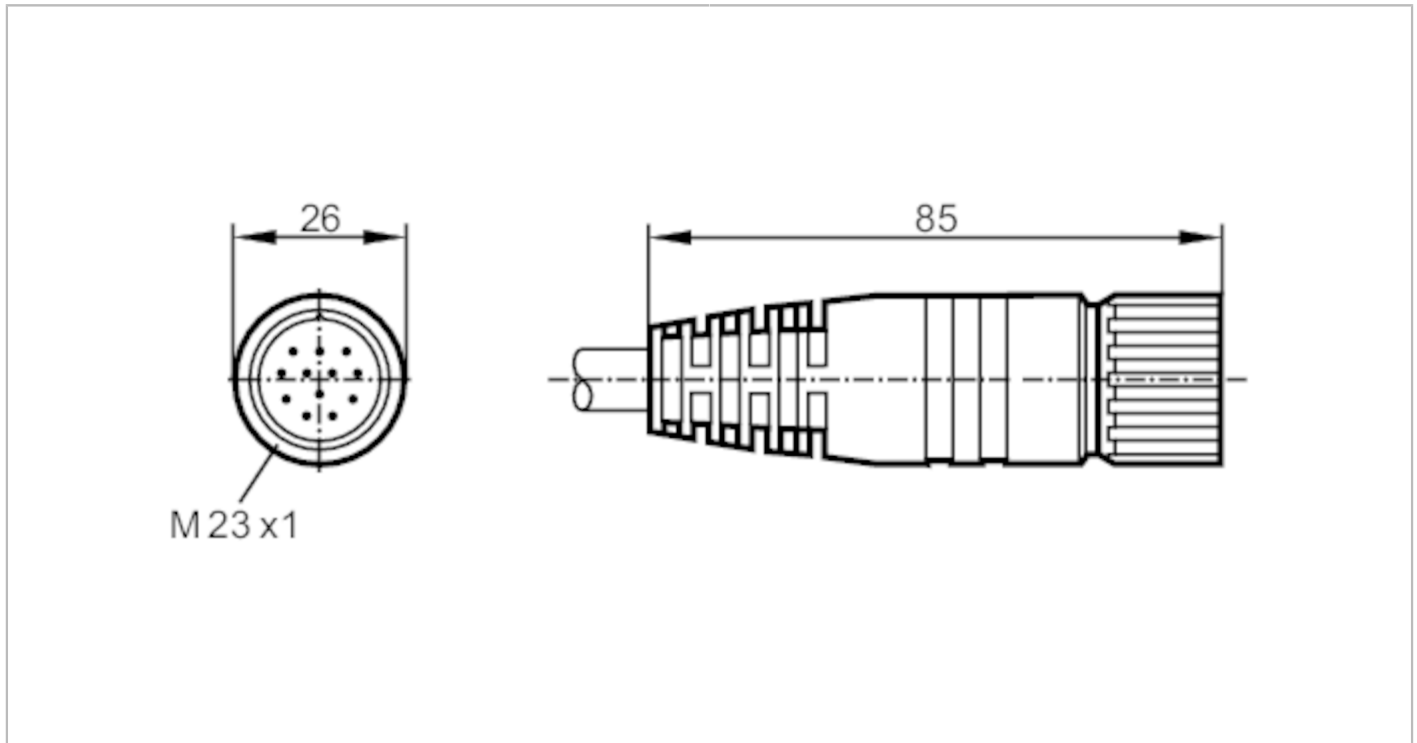

E11738

Connecting cable with socket

ADOGK120MSS0015H12

Electrical data

Operating voltage	[M]	< 63 AC/DC

Operating conditions

Ambient temperature	[°C]	-25...80
Protection		IP 67

Mechanical data

Weight	[g]	1988.8
Dimensions	[mm]	26 x 26 x 85
Materials		PUR black
Material nut		brass
Tightening torque	[Nm]	2

Remarks

Pack quantity		1 pcs.

Electrical connection

Cable: 15 m, PUR, Halogen-free, black, Ø 9.3 mm; 8 x 0.5 mm² (63 x Ø 0.1 mm) + 3 x 1.0 mm² (127 x Ø 0.1 mm)

Electrical connection - socket

Connector: 1 x M23, straight; Moulded body: PUR; Locking: brass, nickel-plated