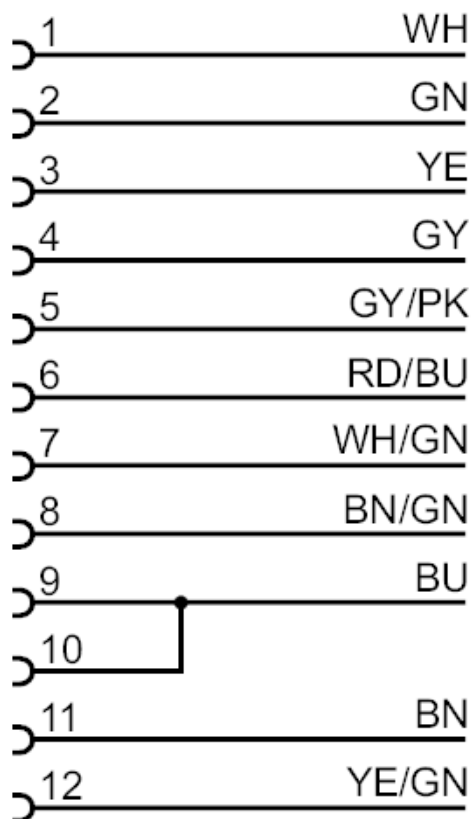

E11738

Connecting cable with socket

ADOGK120MSS0015H12

Connection

Core colours :

BN =	brown
BU =	blue
GN =	green
GY =	grey
PK =	pink
RD =	red
WH =	white
YE =	yellow