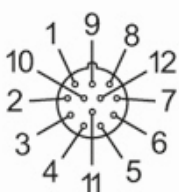

Electrical connection - socket

Connector: 1 x M23, straight; Moulded body: PUR; Locking: brass, nickel-plated