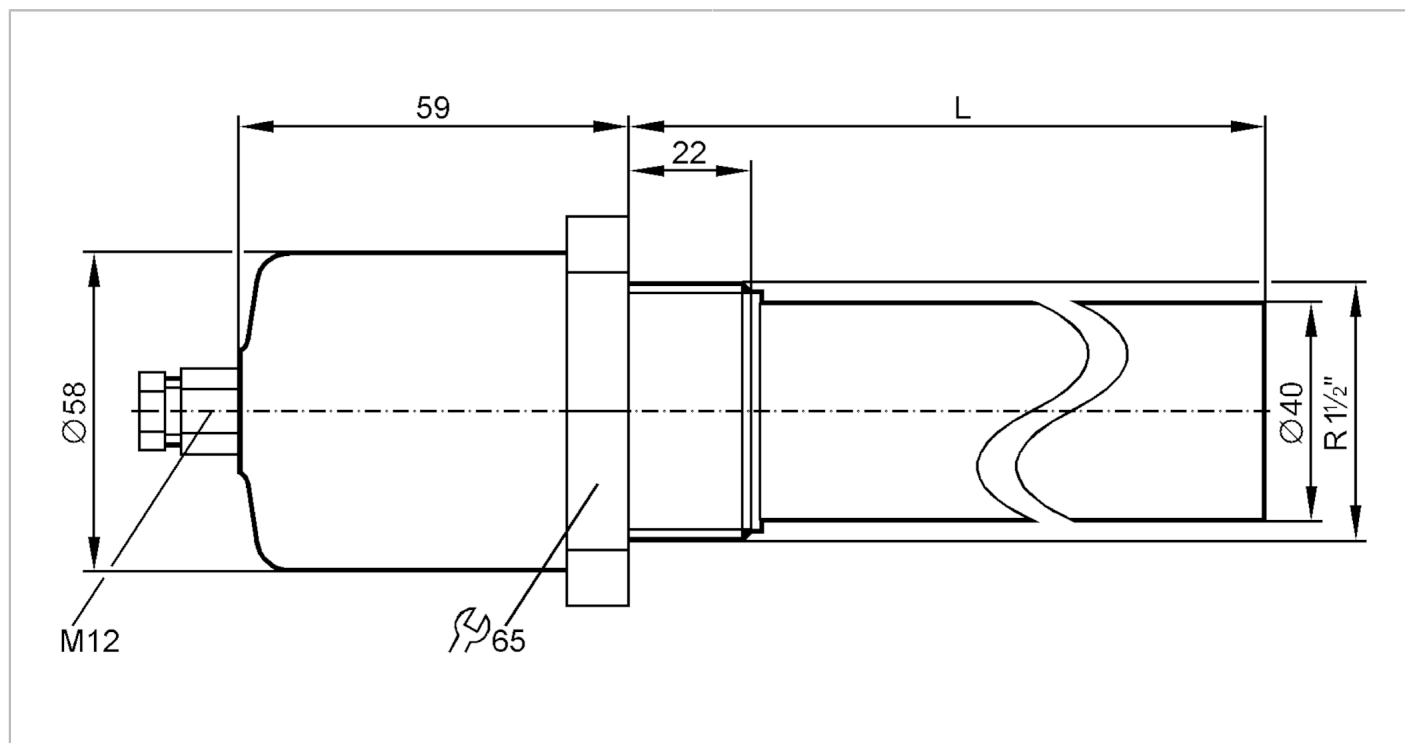

E10400

Mounting well for capacitive sensors

MOUNTING WELL PVC 200 MM KB

Application	
Installation	for capacitive sensors
Mechanical data	
Weight [g]	233.2
Type of mounting	for capacitive sensors
Materials	PVC
Length [mm]	200
Remarks	
Pack quantity	1 pcs.