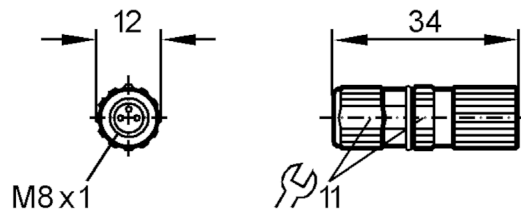

E11552

Wirable socket

SDOGF030MSSFKPG

Electrical data

Operating voltage	[V]	< 45 AC / < 70 DC
Protection class		III
Max. current load total	[A]	4

Operating conditions

Ambient temperature	[°C]	-25...90
Protection		IP 68

Mechanical data

Weight	[g]	17
Materials		PA
Material nut		brass

Remarks

Pack quantity		1 pcs.

Electrical connection

insulation displacement technology: 0.14...0.38 mm²; Core insulation: PVC, TPE; (Ø 1.0...1.6 mm); Cable sheath: Ø 3...5 mm

Electrical connection - socket

Connector: 1 x M8, straight; Moulded body: PA; Locking: brass, nickel-plated; Contacts: gold-plated