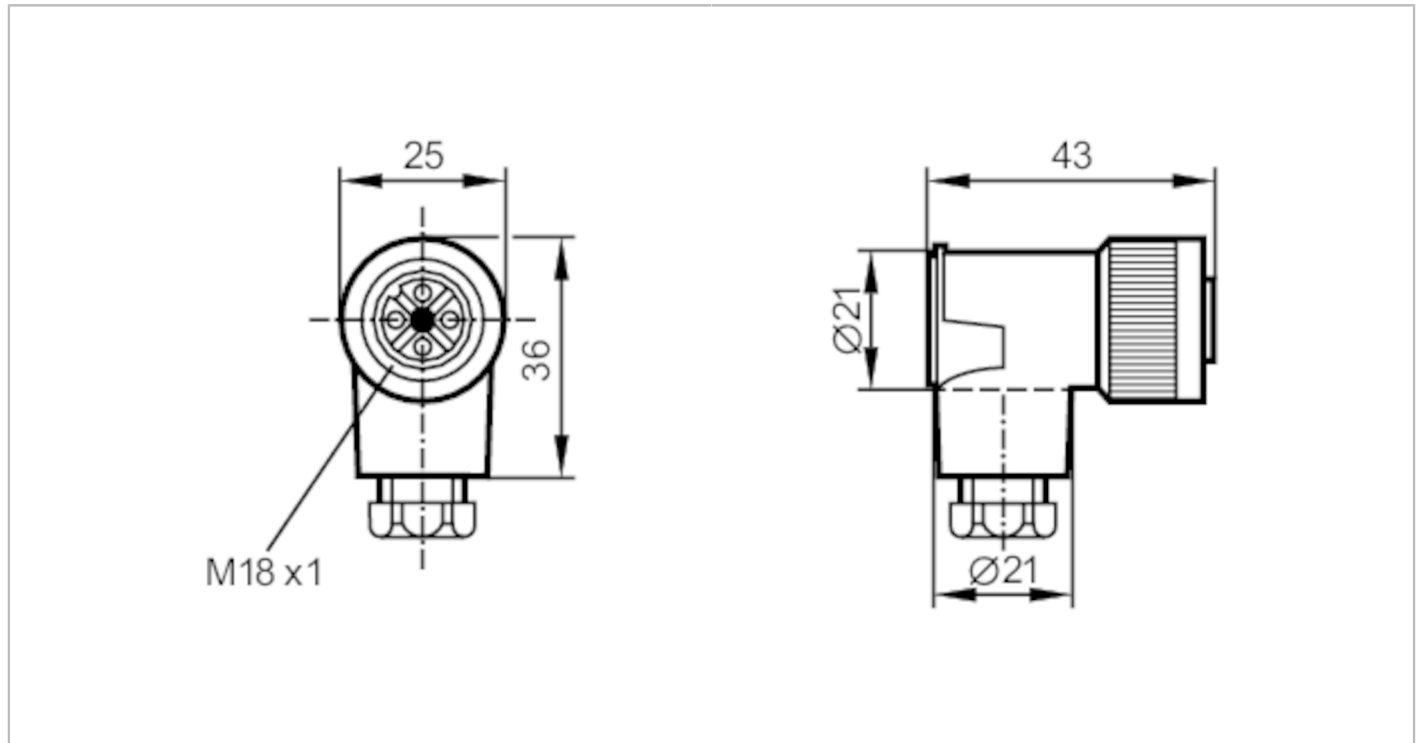

E10013

Wirable socket

SDOAJ040PLSFKPG

Electrical data		
Operating voltage	[V]	< 45 AC / < 70 DC
Max. current load total	[A]	4; (...40 °C)
Operating conditions		
Ambient temperature	[°C]	-40...85
Protection		IP 65
Mechanical data		
Weight	[g]	30.6
Dimensions	[mm]	43 x 25 x 36
Materials		PA
Material nut		PA
Remarks		
Pack quantity		1 pcs.

Electrical connection
terminals: ...0.75 mm²; Cable sheath: Ø 6...8 mm

Electrical connection - socket
Connector: 1 x M18, angled; Moulded body: PA; Locking: PA

E10013

Wirable socket

SDOAJ040PLSFKPG

Connection