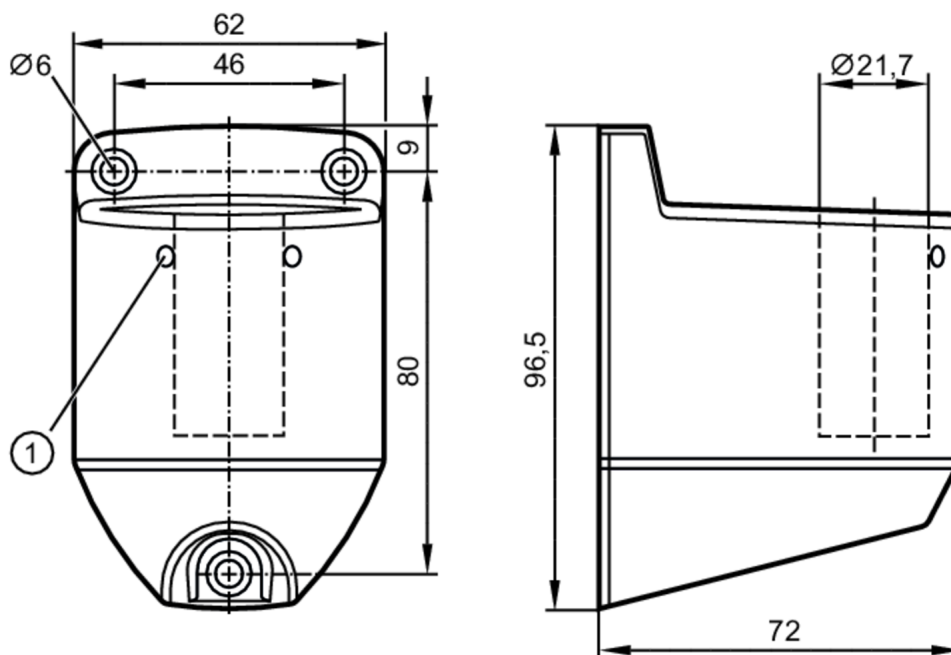

## wall bracket

LED-Tower/Wall bracket

1 bore hole

### Mechanical data

Weight	[g]	258.5
Dimensions	[mm]	96.5 x 62 x 72
Materials		aluminium black