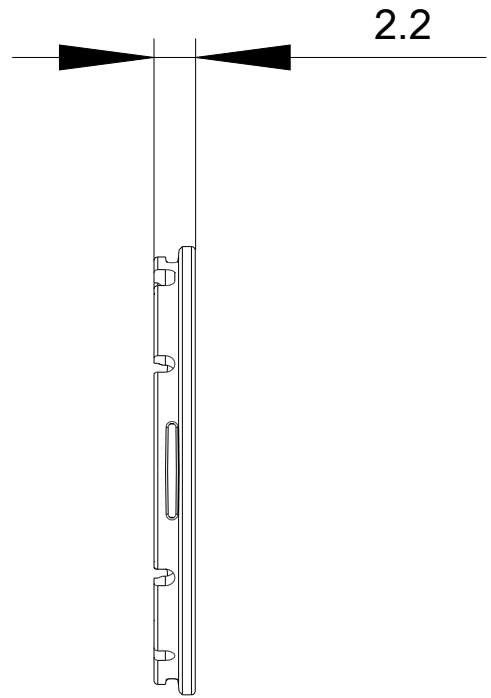

pushbutton, flat, white, for illuminated pushbutton

Figure similar

Product brand name	SIRIUS ACT
Product designation	Button
Design of the product	flat
Product type designation	3SU1
Actuator	
Outer diameter of the actuating element	23.7 mm
Ambient conditions	
Environmental category during operation acc. to IEC 60721	3M6, 3S2, 3B2, 3C3, 3K6 (with relative air humidity of 10 ... 95 %)
Installation/ mounting/ dimensions	
Depth	2.2 mm
Accessories	
Material of accessory	Plastic
Color of accessory	white
Certificates/approvals	

Image database (product images, 2D dimension drawings, 3D models, device circuit diagrams, EPLAN macros, ...)

http://www.automation.siemens.com/bilddb/cax_de.aspx?mlfb=3SU1901-0FT60-0AA0&lang=en

last modified: