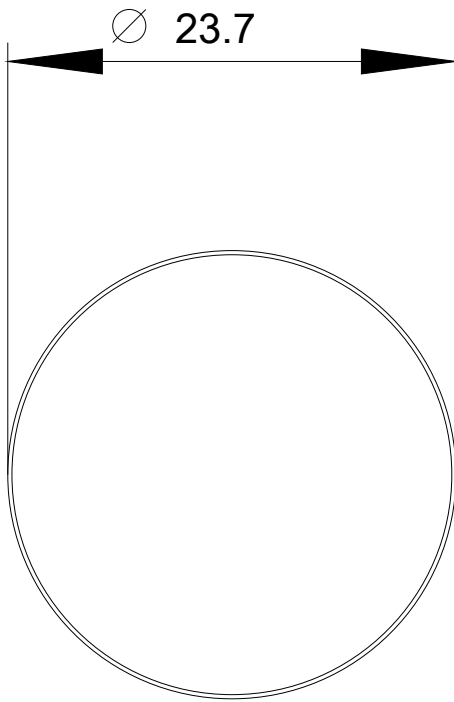

pushbutton, flat, white, for illuminated pushbutton

Figure similar

Product brand name	SIRIUS ACT
Product designation	Button
Design of the product	flat
Product type designation	3SU1
Actuator	
Outer diameter of the actuating element	23.7 mm
Ambient conditions	
Environmental category during operation acc. to IEC 60721	3M6, 3S2, 3B2, 3C3, 3K6 (with relative air humidity of 10 ... 95 %)
Installation/ mounting/ dimensions	
Depth	2.2 mm
Accessories	
Material of accessory	Plastic
Color of accessory	white
Certificates/approvals	

Image database (product images, 2D dimension drawings, 3D models, device circuit diagrams, EPLAN macros, ...)

http://www.automation.siemens.com/bilddb/cax_de.aspx?mlfb=3SU1901-0FT60-0AA0&lang=en

last modified: