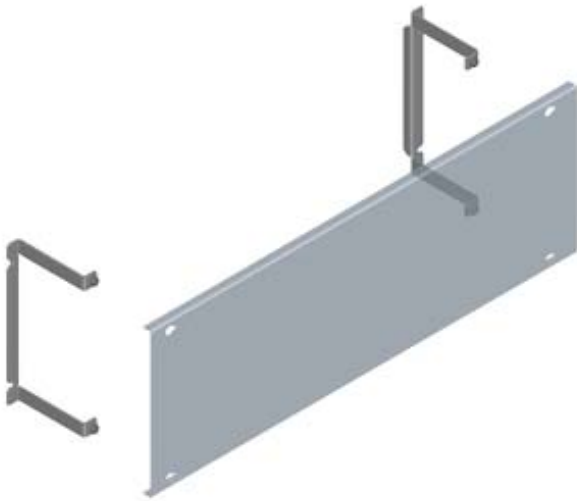

ALPHA 630 Universal, Protection against physical contact cover (transparent) for busbars Horizontal system, W=900

Model

Product brand name	ALPHA
Product designation	Touch protection

General technical data

Surface processing	Painted
--------------------	---------

Mechanical Design

Width	900 mm
Net weight	780 g

Certificates

General Product Approval	Declaration of Conformity	Test Certificates	other
--------------------------	---------------------------	-------------------	-------