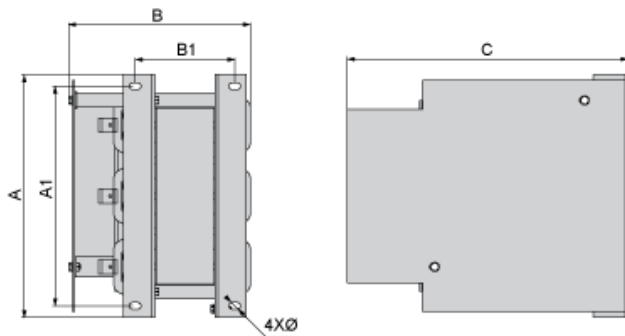

### Contractual warranty

Warranty	18 months
----------	-----------

Dimensions

Dimensions in mm

A	B	C	A1	B1	Ø
460	370	565	410	204	15

Dimensions in in.

A	B	C	A1	B1	Ø
18.1	14.6	22.2	16.1	8.0	0.59

Mounting and Clearance