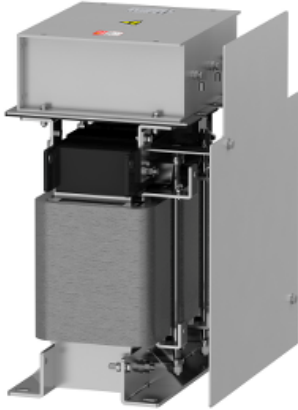

### Main

Product or component type	Sinus filter
Range compatibility	Altivar Process ATV900 Altivar Process ATV600
Product specific application	Output filter

### Complementary

Maximum motor cable length	1000 m unshielded cable 500 m shielded cable
[In] rated current	305 A
Thermal losses	676 W at 4 kHz
Product compatibility	Variable speed drive ATV630 wall mount, motor: 110 kW, 380...480 V Variable speed drive ATV630 wall mount, motor: 132 kW, 380...480 V Variable speed drive ATV630 wall mount, motor: 55 kW, 200...240 V Variable speed drive ATV930 wall mount, motor: 110 kW, 380...480 V Variable speed drive ATV930 wall mount, motor: 132 kW, 380...480 V Variable speed drive ATV930 wall mount, motor: 55 kW, 200...240 V
Electrical connection	M10 copper bar
Operating altitude	<= 1000 m without current derating 1000...4000 m with current derating 1 % per 100 m
Switching frequency	2...6 kHz
Maximum output frequency	100 Hz
Maximum voltage drop at rated load	8 %
Permissible voltage	480 V AC
Max current	1.20 x nominal current (duration = 60 s)
Width	460 mm
Height	370 mm
Depth	565 mm
Product weight	131 kg