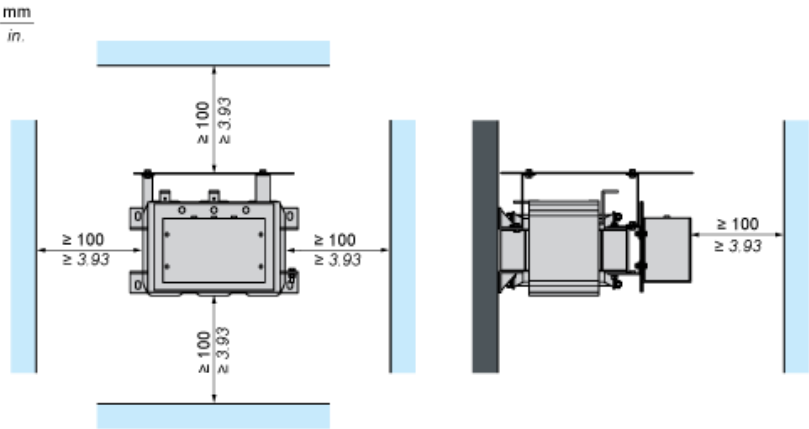

Mounting and Clearance