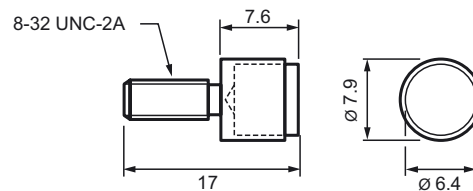

**Model Number**

52FY11

Features

- Magnet Actuator
- Externally threaded stud

Dimensions**Technical Data****Nominal ratings**

Indication of the switching state NO

Ambient conditions

Ambient temperature ... 150 °C (... 302 °F) max