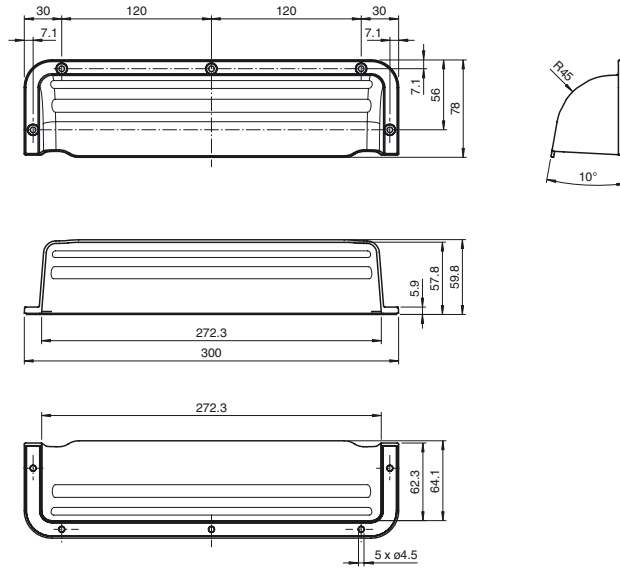

Dimensions

Model Number

MotionScan Weather Cap

Weather cover

Features

- Protection from adverse effects of weather such as rain, snow, etc.
- Installation without tools

Colour: black

Technical data

Mechanical specifications

Material	plastic
Mass	120 g
Dimensions	(W x H x D) 300 mm x 59.8 mm x 78 mm

Suitable series

Series	MotionScan
--------	------------

Release date: 2017-01-11 17:25 Date of issue: 2017-01-20 285659_eng.xml