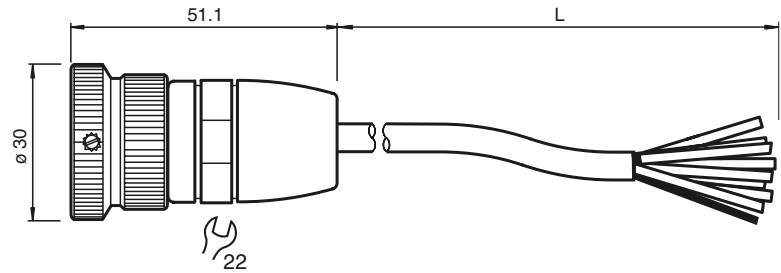

Dimensions

Model Number

9420X-35M-14X0,14-UNI

Single-ended cordset - female, M23,
16-pin, PVC cable

Features

- Connector housing with locking screw
- Gold-plated and machined contacts
- Suitable for drag chains

Technical data

General specifications

Number of pins	16
Connection 1	socket
Construction type 1	straight
Threading 1	M23

Electrical specifications

Operating voltage	U_B	max. 32 V DC
-------------------	-------	--------------

Degree of protection	IP67
Material	
Housing	CuZn, nickel-plated
Cable	PVC