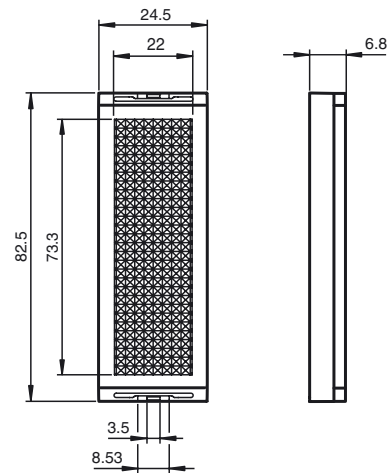

Dimensions

Model Number

REFLECTOR 82.5X24.5X6MM

Reflector

Features

- Self-adhesive for simple installation
- Rectangular design

Technical data

General specifications

Construction type rectangular

Ambient conditions

Ambient temperature -20 ... 60 °C (-4 ... 140 °F)

Mechanical specifications

Material PMMA/ABS

Dimensions 82.5 mm x 24.5 mm x 6 mm

Mounting self-adhesive