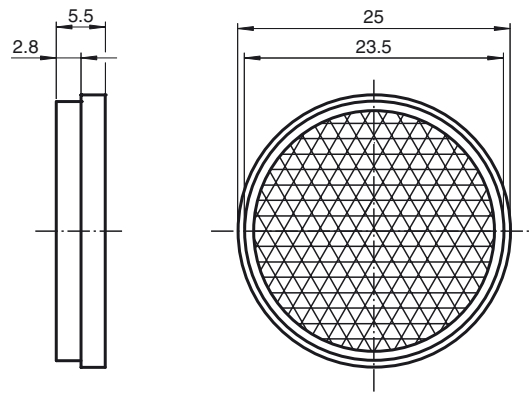

## Dimensions

### Model Number

**REF-CA24**

Reflector, round  $\varnothing$  25 mm, self-adhesive

### Mechanical specifications

Material PMMA/ABS

Dimensions Diameter: 25 mm

Mounting self-adhesive