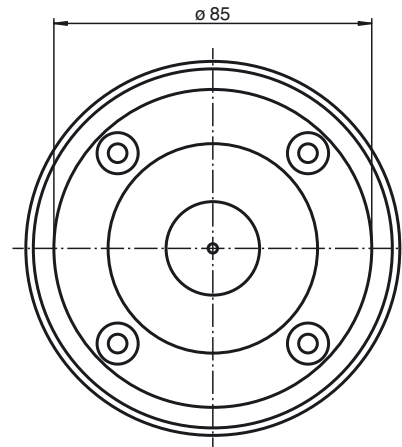

Dimensions

Model Number

Reflector Weather Cap

Weather hood for series reflector

Features

- Protection from adverse effects of weather such as rain, snow, etc.

Accessories

REF-C110-2

Reflector, round \varnothing 84 mm, central mounting hole

Technical data

Mechanical specifications

Material	plastic
Mass	approx. 60 g
Mounting	Mounting accessories included

Suitable series

Reflector series	reflector C110-2
------------------	------------------