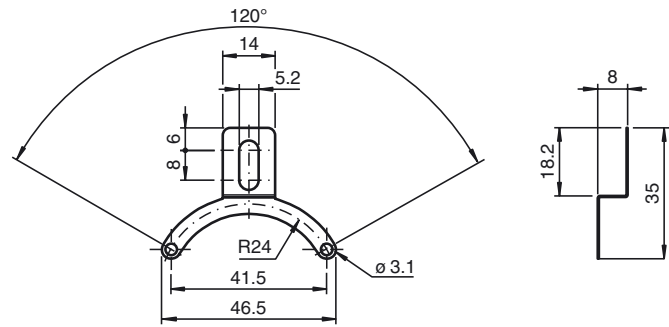

Dimensions

Model Number

ACC-TOR-ENI58IL-JA

Spring plate single short for ENI58IL for confined installation space

Technical data

General information

Scope of delivery	<ul style="list-style-type: none"> 1 Spring plate, single short 2 screws M3 x 12 2 washers 2 spacer sleeves 1 Hexagon socket wrench
-------------------	--