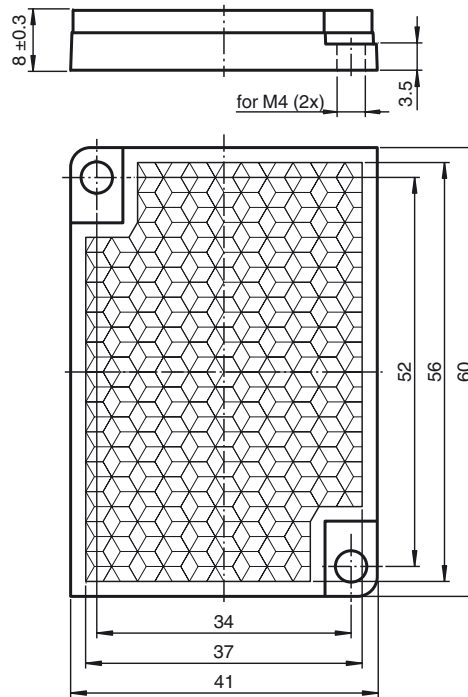

### Model Number

**REF-H60-2**

Reflector with mounting holes

### Dimensions

#### Mechanical specifications

Material PMMA

Dimensions 60 mm x 41 mm x 8 mm

Mounting mounting holes