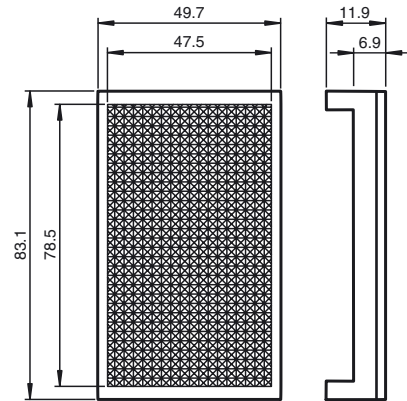

Dimensions

Model Number

REFLECTOR 82.5X49X6MM

Reflector

Features

- Self-adhesive for simple installation
- Rectangular design

Technical data

General specifications

Construction type rectangular

Ambient conditions

Ambient temperature -20 ... 60 °C (-4 ... 140 °F)

Mechanical specifications

Material PMMA/ABS

Dimensions 82.5 mm x 49 mm x 6.5 mm

Mounting self-adhesive