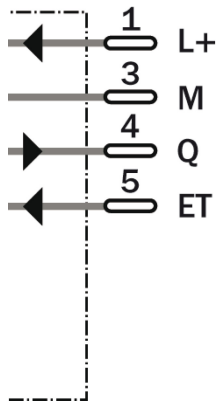

The product has been discontinued on 31.07.2014. Please contact your SICK sales representative for more information about a replacement product.

Product features

Sensing range min ... max:	0 mm ... 1,000 mm, 0 mm ... 1,300 mm
Light source:	LED
Type of light:	Infrared light
Light spot diameter:	Approx. 85 mm at 1 m distance
Laser:	Infrared light
Sensing range max.:	0 mm ... 1,000 mm, 0 mm ... 1,300 mm
Relating to:	Object with 90 % reflectance (referred to standard white, DIN 5033)
Adjustment.:	Teach-in: single teach-in button & cable
Wave length:	890 nm

Technical data

Design:	Rectangular
Dimensions (W x H x D):	11 mm x 38 mm x 23 mm
Supply voltage min ... max:	DC 10 ... 30 V ¹⁾
Ripple:	± 10 %
Power consumption:	≤ 40 mA
Switching output:	NPN: open collector: Q
Switching mode:	Light/dark switching via rotary switch
Output current max.:	100 mA
Response time:	≤ 0.5 ms
Switching frequency:	1,000 Hz
Connection type:	Connector, M8, 4-pin
Circuit protection:	V _S connections reverse-polarity protected/In-/outputs short-circuit protected/Interference suppression/Outputs overcurrent and short-circuit protected
Enclosure rating:	IP 67: EN 60529, IP 69K: EN 40050
Ambient operation temperature, min ... max:	-25 °C ... ++55 °C

1) Limit values, reverse-polarity protected, operation in short-circuit protected network: max. 8 A

Masszeichnung

Einstell-Möglichkeiten

Anschluss-Schema

Schaltabstand-Diagramm

■ Operation distance

- | | |
|---|---|
| 1 | Scanning range on white, 90 % reflectance |
| 2 | Scanning range on grey, 18 % reflectance |
| 3 | Scanning range on black, 6 % reflectance |