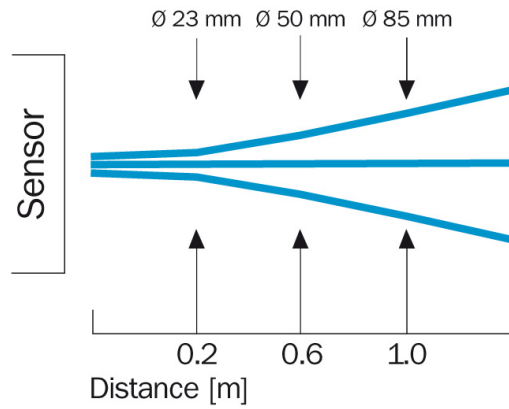

Light spot diameter