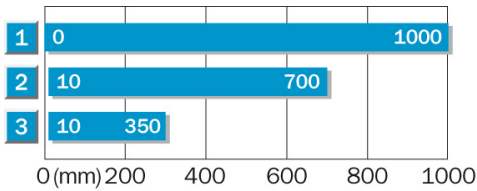

Technical data

Design:	Rectangular
Dimensions (W x H x D):	11 mm x 38 mm x 23 mm
Supply voltage min ... max:	DC 10 ... 30 V ¹⁾
Ripple:	± 10 %
Power consumption:	≤ 40 mA
Switching output:	NPN: open collector: Q
Switching mode:	Light/dark switching via rotary switch
Output current max.:	100 mA
Response time:	≤ 0.5 ms
Switching frequency:	1,000 Hz
Connection type:	Connector, M8, 4-pin
Circuit protection:	V _S connections reverse-polarity protected/In-/outputs short-circuit protected/Interference suppression/Outputs overcurrent and short-circuit protected
Enclosure rating:	IP 67: EN 60529, IP 69K: EN 40050
Ambient operation temperature, min ... max:	-25 °C ... ++55 °C

1) Limit values, reverse-polarity protected, operation in short-circuit protected network: max. 8 A

Masszeichnung

Einstell-Möglichkeiten

Anschluss-Schema

Schaltabstand-Diagramm

■ Operation distance

- | | |
|---|---|
| 1 | Scanning range on white, 90 % reflectance |
| 2 | Scanning range on grey, 18 % reflectance |
| 3 | Scanning range on black, 6 % reflectance |