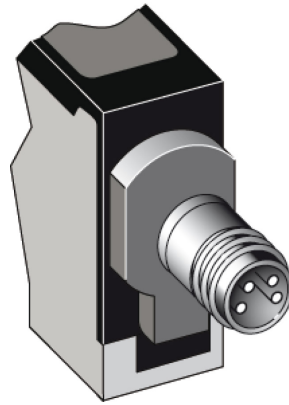

Anschlussart