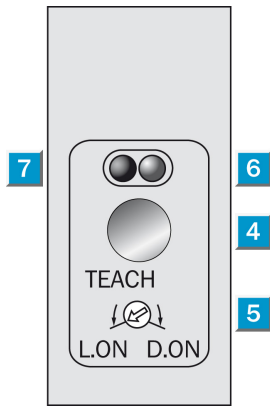

The product has been discontinued on 31.07.2014. Please contact your SICK sales representative for more information about a replacement product.

Product features

Sensing range min ... max:	0 mm ... 1,000 mm, 0 mm ... 1,300 mm
Light source:	LED
Type of light:	Infrared light
Light spot diameter:	Approx. 85 mm at 1 m distance
Laser:	Infrared light
Sensing range max.:	0 mm ... 1,000 mm, 0 mm ... 1,300 mm
Relating to:	Object with 90 % reflectance (referred to standard white, DIN 5033)
Adjustment.:	Teach-in: single teach-in button & cable
Wave length:	890 nm

Technical data

Design:	Rectangular
Dimensions (W x H x D):	11 mm x 38 mm x 23 mm
Supply voltage min ... max:	DC 10 ... 30 V ¹⁾
Ripple:	± 10 %
Power consumption:	≤ 40 mA
Switching output:	NPN: open collector: Q
Switching mode:	Light/dark switching via rotary switch
Output current max.:	100 mA
Response time:	≤ 0.5 ms
Switching frequency:	1,000 Hz
Connection type:	Connector, M8, 4-pin
Circuit protection:	V _S connections reverse-polarity protected/In-/outputs short-circuit protected/Interference suppression/Outputs overcurrent and short-circuit protected
Enclosure rating:	IP 67: EN 60529, IP 69K: EN 40050
Ambient operation temperature, min ... max:	-25 °C ... ++55 °C

1) Limit values, reverse-polarity protected, operation in short-circuit protected network: max. 8 A

Masszeichnung

Einstell-Möglichkeiten

Anschluss-Schema

Schaltabstand-Diagramm

■ Operation distance

- | | |
|---|---|
| 1 | Scanning range on white, 90 % reflectance |
| 2 | Scanning range on grey, 18 % reflectance |
| 3 | Scanning range on black, 6 % reflectance |