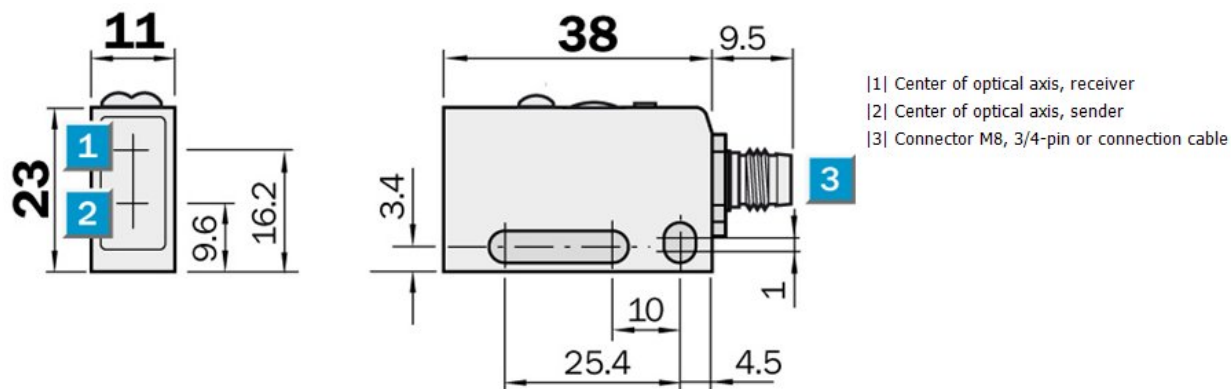

Ambient storage temperature, min ... max:	-40 °C ... ++70 °C
Weight:	Ca. 20 g
Housing material:	PBT
Series:	W160T
Optics material:	PMMA
Front screen heating:	-
Polarisation filter:	-
Housing design:	Horizontal
UL File No.:	NRNT2.E128350 & NRNT8.E128350
Signal voltage NPN HIGH/LOW:	Approx. $V_S / < 1.8 \text{ V}$

1) Limit values, reverse-polarity protected, operation in short-circuit protected network: max. 8 A

Masszeichnung