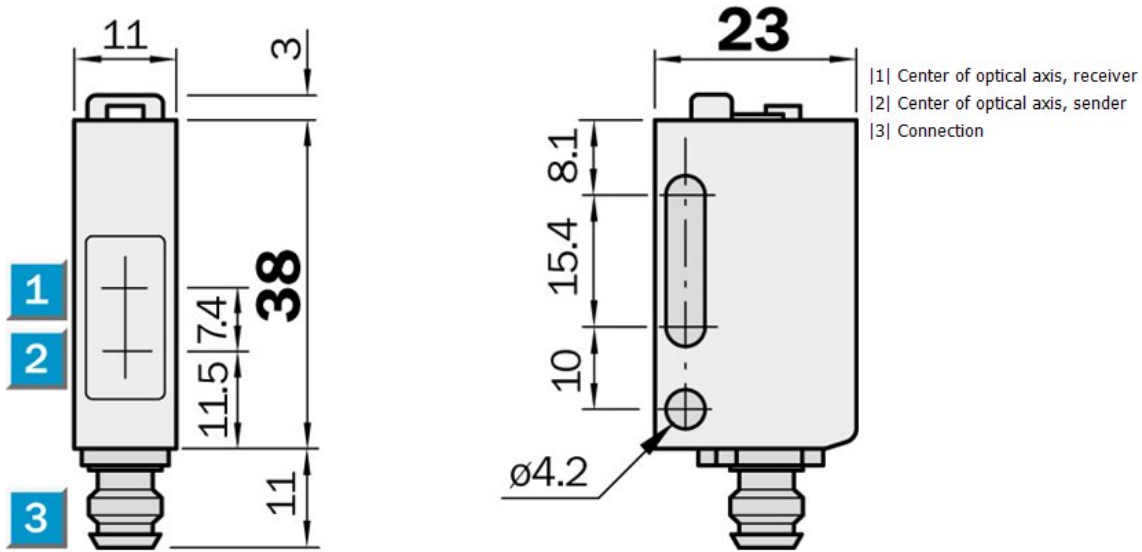

Housing material:	PBT
Signal voltage PNP HIGH/LOW:	Vs - 1.8 V / approx. 0 V
Angle of dispersion:	ca. 50 °
Series:	W160
Optics material:	PMMA
Housing design:	Vertical

1) Limit values, reverse-polarity protected operation in short-circuit protected network max. 8 A

Dimensional drawing