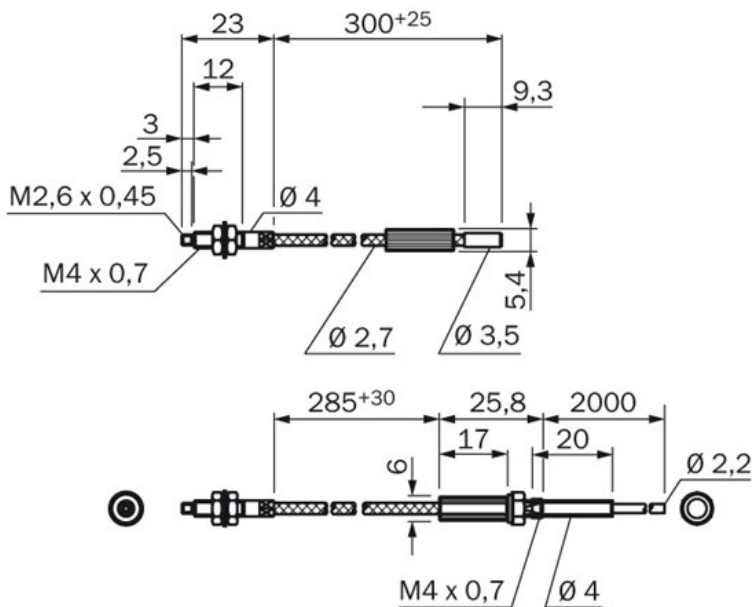

Robotics:	-
Retro-reflective:	-
Liquid level:	-
Category fiber-optic cables:	Heat-resistant
Fiber length:	2,000 mm

1) Minimum detectable object was determined at optimal measuring distance and optimal setting 2) FC fiber optic cable cutter included in delivery

Sensing range with WLL180T

Operating mode 16 μs:	100 mm
Operating mode 70 μs:	330 mm
Operating mode 250 μs:	570 mm
Operating mode 2 ms:	1,100 mm
Operating mode 8 ms:	1,200 mm

Sensing range with WLL170-2

Redlight 250 μs:	250 mm
Greenlight 250 μs:	170 mm
Highspeed 50 μs:	100 mm

Dimensional drawing

Alle Maße in mm