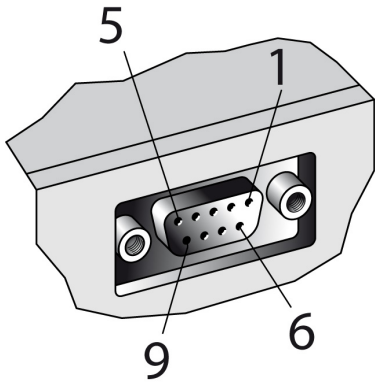

Connection type, data interface