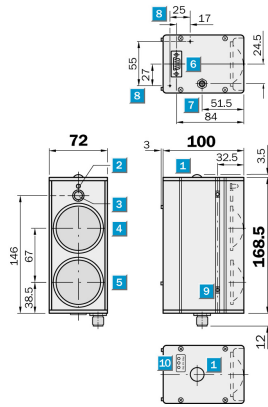

Dimensional drawing