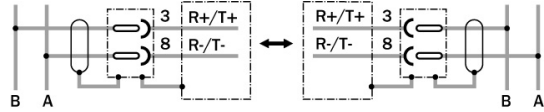

Dimensional drawing

Connection type, data interface

Connection type, connector

Data interface Profibus (L2-DP)

Australia

Phone +61 3 9457 0600
1800 334 802 – tollfree
E-Mail sales@sick.com.au

Belgium/Luxembourg