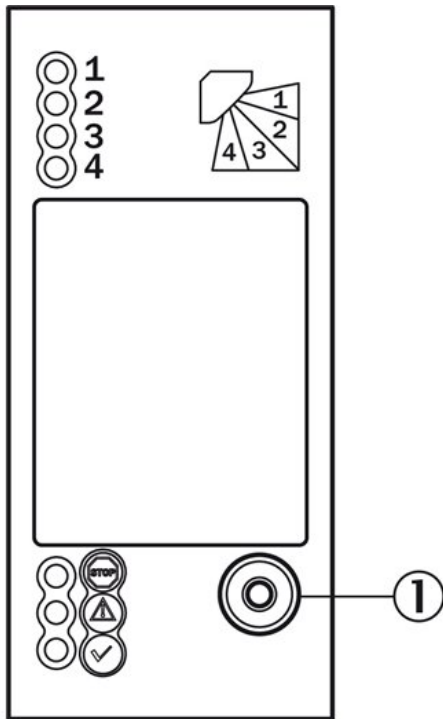

Adjustments