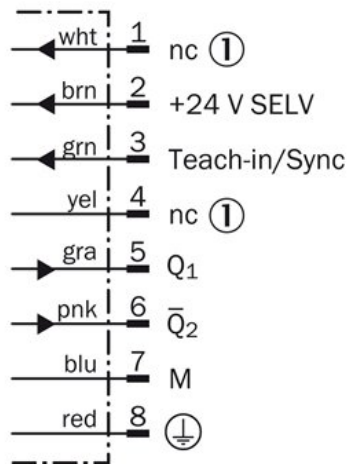

[1] not connected