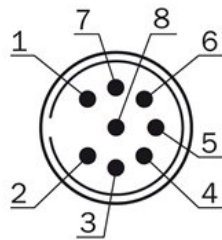

Connection type and diagram