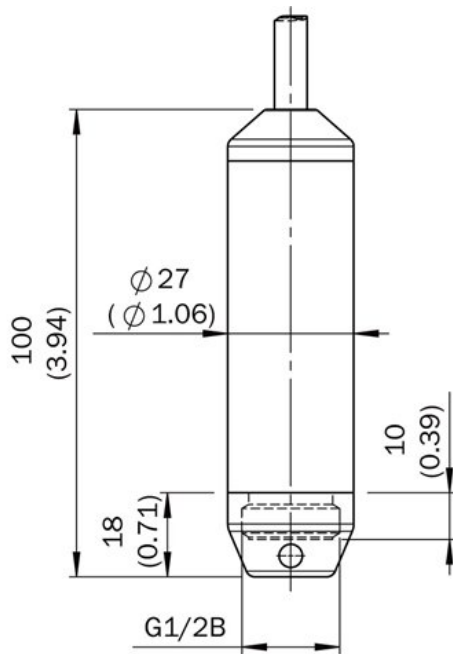

Electrical safety:	Short-circuit protection: QA towards M, Protection class: III, Surge protection: According to EN 61000-4-5 (1.5 J) optional for enhanced variant, Reverse polarity protection: L+ towards M
Dielectric strength:	500 V DC, NEC Class 02 power supply (low voltage and low current max. 100 VA even under fault conditions)
Protection class III:	✓
Weight sensor:	0.18 kg
Weight cable:	0.08 kg/m
CE-conformity:	EMC directive: 2004/108/EEC, EN 61326-2-3

Ambient data

Storage temperature:	-30 °C ... 80 °C

Dimensional drawing

All dimensions in mm (inch)