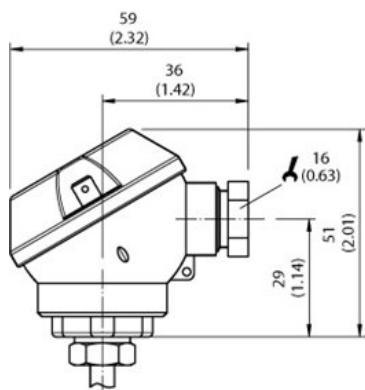

### At a glance

- Pt100 element, accuracy class A according to IEC 60751
- Measuring ranges -50 °C ... 150 °C and -50 °C ... 250 °C
- Wetted parts made from corrosion resistant stainless steel 316L
- Various mechanical adaptations and insertion lengths
- Output signal Pt100 (4-wire)
- Cable gland M16x1.5

### Mechanics/electronics

Process connection:	Thread G 1/4 B
Insertion length/diameter of probe:	100 mm/6 mm
Housing material:	Stainless steel 1.4571
Wetted parts:	Stainless steel 1.4571
Electrical connection/enclosure rating <sup>1)</sup> :	Cable gland M16 x 1.5, IP 67
Measuring current:	0.3 mA ... 1 mA
Electrical safety:	Protection class: III, dielectric strength: 100 V
Weight:	Ca. 155 g (depending on configuration)
Supply voltage:	10 V DC ... 35 V DC for variant with transmitter 4 mA ... 20 mA
Protection class III:	✓
CE-conformity:	2004/108/EC, EN 61326-2-3
Pressure resistance:	Max. 120 bar

### Dimensional drawing housing

With cable gland IP 65

With cable gland IP 67

All dimensions in mm (inch)