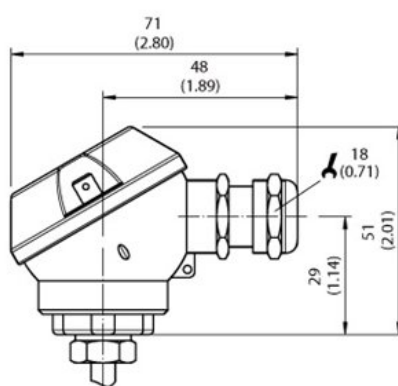

### At a glance

- Pt100 element, accuracy class A according to IEC 60751
- Measuring ranges -50 °C ... 150 °C and -50 °C ... 250 °C
- Wetted parts made from corrosion resistant stainless steel 316L
- Various mechanical adaptations and insertion lengths
- Output signal Pt100 (4-wire)
- Cable gland M16x1.5

### Mechanics/electronics

Process connection:	Thread G 1/4 B
Insertion length/diameter of probe:	100 mm/6 mm
Housing material:	Stainless steel 1.4571
Wetted parts:	Stainless steel 1.4571
Electrical connection/enclosure rating <sup>1)</sup> :	Cable gland M16 x 1.5, IP 67
Measuring current:	0.3 mA ... 1 mA
Electrical safety:	Protection class: III, dielectric strength: 100 V
Weight:	Ca. 155 g (depending on configuration)
Supply voltage:	10 V DC ... 35 V DC for variant with transmitter 4 mA ... 20 mA
Protection class III:	✓
CE-conformity:	2004/108/EC, EN 61326-2-3
Pressure resistance:	Max. 120 bar

### Dimensional drawing housing

With cable gland IP 65

With cable gland IP 67

All dimensions in mm (inch)

## Dimensional drawing process connection