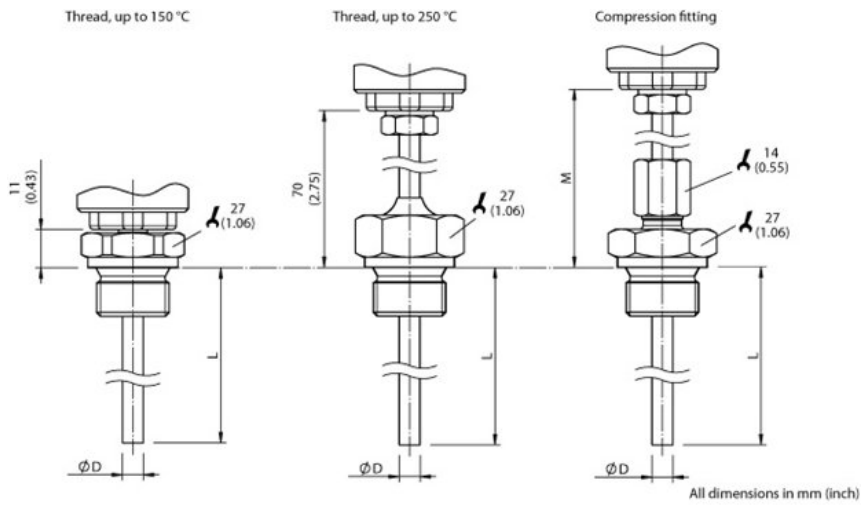

### At a glance

- Pt100 element, accuracy class A according to IEC 60751
- Measuring ranges -50 °C ... 150 °C and -50 °C ... 250 °C
- Wetted parts made from corrosion resistant stainless steel 316L
- Various mechanical adaptations and insertion lengths
- Output signal Pt100 (4-wire)
- Cable gland M16x1.5

### Mechanics/electronics

Process connection:	Thread G 1/4 B
Insertion length/diameter of probe:	100 mm/6 mm
Housing material:	Stainless steel 1.4571
Wetted parts:	Stainless steel 1.4571
Electrical connection/enclosure rating <sup>1)</sup> :	Cable gland M16 x 1.5, IP 67
Measuring current:	0.3 mA ... 1 mA
Electrical safety:	Protection class: III, dielectric strength: 100 V
Weight:	Ca. 155 g (depending on configuration)
Supply voltage:	10 V DC ... 35 V DC for variant with transmitter 4 mA ... 20 mA
Protection class III:	✓
CE-conformity:	2004/108/EC, EN 61326-2-3
Pressure resistance:	Max. 120 bar

### Dimensional drawing housing

With cable gland IP 65

With cable gland IP 67

All dimensions in mm (inch)

## Dimensional drawing process connection