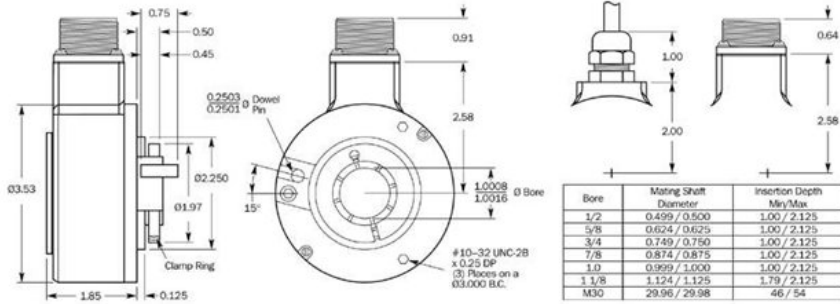

Incremental encoders Encoder, Rotary

DGS34-7L402048

Model Name > [DGS34-7L402048](#)
Part No. > [7101754](#)

Product features

Type:	Rotary
Shaft/Flange design:	Blind hollow shaft
Shaft diameter:	30 mm
Remark::	P block
Interface:	5 ... 15 V, HTL/TTL
Connection type:	Connector, MS, 10-pin, radial
Number of lines:	2,048
Number of lines/steps:	2,048

Technical data

Moment of inertia of the rotor:	490 gcm ²
Measuring step:	90°/number of lines
Measuring step deviation:	45/Z °
Ambient operation temperature, min ... max:	-20 °C ... +70 °C
Max. angular acceleration:	1 x 10 ⁵ rad/s ²
Operating torque:	7 Ncm
Start up torque:	9 Ncm
Resistance to shocks:	50/11 g/ms
Resistance to vibration:	5/2000 Hz @ 20 g
Supply voltage min ... max:	DC 5 ... 15 V
Permissible relative humidity:	95%
Voltage output:	DC
Working temperature range read head:	-20 °C ... +70 °C
Storage temperature range read head:	-30 °C 85 °C
Voltage area min ... max::	DC

Maßzeichnung

Anschluss-Schema

Function	10 pin	Cable
A	A	White
B	B	Pink
M	C	Lilac
A not	H	Brown
B not	I	Black
M not	J	Yellow
+Vs	D	Red
Common	F	Blue
Case ground	G	N/A
Shield	N/A	N/A

Australia

Phone +61 3 9457 0600
1800 334 802 – tollfree
E-Mail sales@sick.com.au