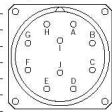

Incremental encoders Encoder, Rotary

DGS34-7L402048

Model Name > [DGS34-7L402048](#)
Part No. > [7101754](#)

Product features

Type:	Rotary
Shaft/Flange design:	Blind hollow shaft
Shaft diameter:	30 mm
Remark::	P block
Interface:	5 ... 15 V, HTL/TTL
Connection type:	Connector, MS, 10-pin, radial
Number of lines:	2,048
Number of lines/steps:	2,048

Technical data

Moment of inertia of the rotor:	490 gcm ²
Measuring step:	90°/number of lines
Measuring step deviation:	45/Z °
Ambient operation temperature, min ... max:	-20 °C ... +70 °C
Max. angular acceleration:	1 x 10 ⁵ rad/s ²
Operating torque:	7 Ncm
Start up torque:	9 Ncm
Resistance to shocks:	50/11 g/ms
Resistance to vibration:	5/2000 Hz @ 20 g
Supply voltage min ... max:	DC 5 ... 15 V
Permissible relative humidity:	95%
Voltage output:	DC
Working temperature range read head:	-20 °C ... +70 °C
Storage temperature range read head:	-30 °C 85 °C
Voltage area min ... max::	DC

Maßzeichnung

Anschluss-Schema

Function	10 pin	Cable
A	A	White
B	B	Pink
M	C	Lilac
A not	H	Brown
B not	I	Black
M not	J	Yellow
+Vs	D	Red
Common	F	Blue
Case ground	G	N/A
Shield	N/A	N/A

Australia

Phone +61 3 9457 0600
1800 334 802 – tollfree
E-Mail sales@sick.com.au