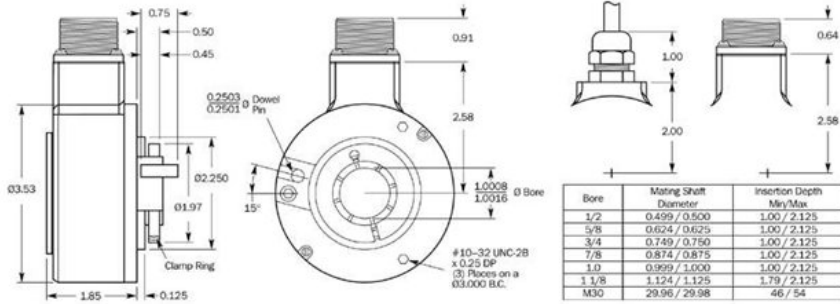

Incremental encoders Encoder, Rotary

DGS34-5LK04096

Model Name > [DGS34-5LK04096](#)
Part No. > [7101765](#)

Product features

Type:	Rotary
Shaft/Flange design:	Blind hollow shaft
Shaft diameter:	30 mm
Remark::	P block
Interface:	8 ... 24 V, HTL
Connection type:	Cable, radial, 1.5 m
Number of lines:	4,096
Number of lines/steps:	4,096

Technical data

Moment of inertia of the rotor:	490 gcm ²
Measuring step:	90°/number of lines
Measuring step deviation:	45/Z °
Ambient operation temperature, min ... max:	-20 °C ... +70 °C
Max. angular acceleration:	1 x 10 ⁵ rad/s ²
Operating torque:	7 Ncm
Start up torque:	9 Ncm
Resistance to shocks:	50/11 g/ms
Resistance to vibration:	5/2000 Hz @ 20 g
Supply voltage min ... max:	DC 8 ... 24 V
Permissible relative humidity:	95%
Voltage output:	DC
Working temperature range read head:	-20 °C ... +70 °C
Storage temperature range read head:	-30 °C 85 °C
Voltage area min ... max::	DC

Maßzeichnung

Anschluss-Schema

Function	10 pin	Cable
A	A	White
B	B	Pink
M	C	Lilac
A not	H	Brown
B not	I	Black
M not	J	Yellow
+Vs	D	Red
Common	F	Blue
Case ground	G	N/A
Shield	N/A	N/A

Australia

Phone +61 3 9457 0600
1800 334 802 – tollfree
E-Mail sales@sick.com.au