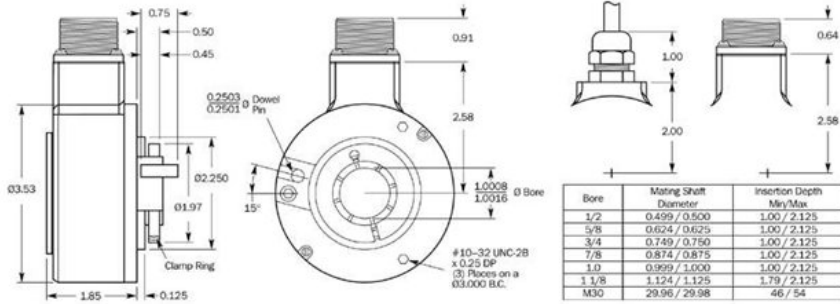

Incremental encoders Encoder, Rotary

DGS34-5H401024

Model Name > [DGS34-5H401024](#)
Part No. > [7101718](#)

Product features

Type:	Rotary
Shaft/Flange design:	Blind hollow shaft
Shaft diameter:	1"
Remark::	T1 Tether
Interface:	8 ... 24 V, HTL
Connection type:	Connector, MS, 10-pin, radial
Number of lines:	1,024
Number of lines/steps:	1,024

Technical data

Moment of inertia of the rotor:	490 gcm ²
Measuring step:	90°/number of lines
Measuring step deviation:	45/Z °
Ambient operation temperature, min ... max:	-20 °C ... +70 °C
Max. angular acceleration:	1 x 10 ⁵ rad/s ²
Operating torque:	7 Ncm
Start up torque:	9 Ncm
Resistance to shocks:	50/11 g/ms
Resistance to vibration:	5/2000 Hz @ 20 g
Supply voltage min ... max:	DC 8 ... 24 V
Permissible relative humidity:	95%
Voltage output:	DC
Working temperature range read head:	-20 °C ... +70 °C
Storage temperature range read head:	-30 °C 85 °C
Voltage area min ... max::	DC

Maßzeichnung

Anschluss-Schema

Function	10 pin	Cable
A	A	White
B	B	Pink
M	C	Lilac
A not	H	Brown
B not	I	Black
M not	J	Yellow
+Vs	D	Red
Common	F	Blue
Case ground	G	N/A
Shield	N/A	N/A

Australia

Phone +61 3 9457 0600
1800 334 802 – tollfree
E-Mail sales@sick.com.au