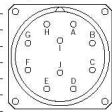

Incremental encoders Encoder, Rotary

DGS34-5H401024

Model Name > [DGS34-5H401024](#)
Part No. > [7101718](#)

Product features

Type:	Rotary
Shaft/Flange design:	Blind hollow shaft
Shaft diameter:	1"
Remark::	T1 Tether
Interface:	8 ... 24 V, HTL
Connection type:	Connector, MS, 10-pin, radial
Number of lines:	1,024
Number of lines/steps:	1,024

Technical data

Moment of inertia of the rotor:	490 gcm ²
Measuring step:	90°/number of lines
Measuring step deviation:	45/Z °
Ambient operation temperature, min ... max:	-20 °C ... +70 °C
Max. angular acceleration:	1 x 10 ⁵ rad/s ²
Operating torque:	7 Ncm
Start up torque:	9 Ncm
Resistance to shocks:	50/11 g/ms
Resistance to vibration:	5/2000 Hz @ 20 g
Supply voltage min ... max:	DC 8 ... 24 V
Permissible relative humidity:	95%
Voltage output:	DC
Working temperature range read head:	-20 °C ... +70 °C
Storage temperature range read head:	-30 °C 85 °C
Voltage area min ... max::	DC

Maßzeichnung

Anschluss-Schema

Function	10 pin	Cable
A	A	White
B	B	Pink
M	C	Lilac
A not	H	Brown
B not	I	Black
M not	J	Yellow
+Vs	D	Red
Common	F	Blue
Case ground	G	N/A
Shield	N/A	N/A

Australia

Phone +61 3 9457 0600
1800 334 802 – tollfree
E-Mail sales@sick.com.au