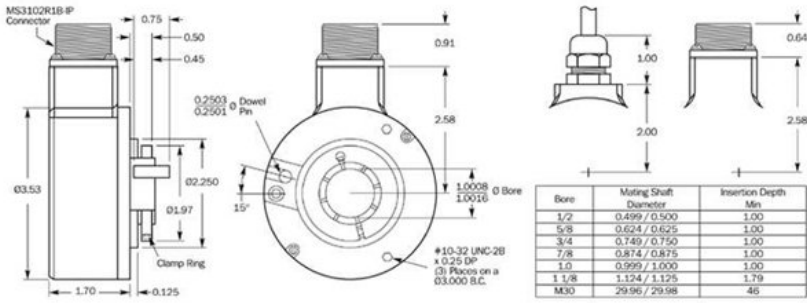

Incremental encoders Encoder, Rotary

DGS35-1LK01024

Model Name > [DGS35-1LK01024](#)
Part No. > [7101698](#)

Product features

Type:	Rotary
Shaft/Flange design:	Through hollow shaft
Shaft diameter:	30 mm
Remark::	P block
Interface:	5 V, TTL
Connection type:	Cable, radial, 1.5 m
Number of lines:	1,024
Number of lines/steps:	1,024

Technical data

Moment of inertia of the rotor:	490 gcm ²
Measuring step:	90°/number of lines
Measuring step deviation:	45/Z °
Ambient operation temperature, min ... max:	-20 °C ... +70 °C
Max. angular acceleration:	1 x 10 ⁵ rad/s ²
Operating torque:	7 Ncm
Start up torque:	9 Ncm
Resistance to shocks:	50/11 g/ms
Resistance to vibration:	5/2000 Hz @ 20 g
Supply voltage min ... max:	DC 4.75 ... 5.25 V
Permissible relative humidity:	95%
Voltage output:	DC
Working temperature range read head:	-20 °C ... +70 °C
Storage temperature range read head:	-30 °C 85 °C
Voltage area min ... max::	DC

Maßzeichnung

Anschluss-Schema

Function	10 pin	Cable
A	A	White
B	B	Pink
M	C	Lilac
A not	H	Brown
B not	I	Black
M not	J	Yellow
+Vs	D	Red
Common	F	Blue
Case ground	G	N/A
Shield	N/A	N/A

Australia

Phone +61 3 9457 0600
1800 334 802 – tollfree
E-Mail sales@sick.com.au