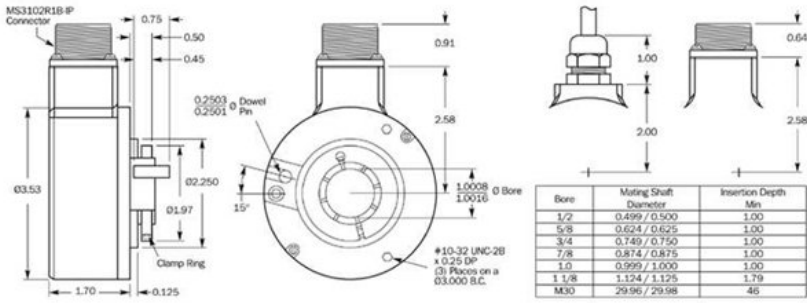

Incremental encoders Encoder, Rotary

DGS35-1LK08192

Model Name > [DGS35-1LK08192](#)
Part No. > [7101701](#)

Product features

Type:	Rotary
Shaft/Flange design:	Through hollow shaft
Shaft diameter:	30 mm
Remark::	P block
Interface:	5 V, TTL
Connection type:	Cable, radial, 1.5 m
Number of lines:	8,192
Number of lines/steps:	8,192

Technical data

Moment of inertia of the rotor:	490 gcm ²
Measuring step:	90°/number of lines
Measuring step deviation:	45/Z °
Ambient operation temperature, min ... max:	-20 °C ... +70 °C
Max. angular acceleration:	1 x 10 ⁵ rad/s ²
Operating torque:	7 Ncm
Start up torque:	9 Ncm
Resistance to shocks:	50/11 g/ms
Resistance to vibration:	5/2000 Hz @ 20 g
Supply voltage min ... max:	DC 4.75 ... 5.25 V
Permissible relative humidity:	95%
Voltage output:	DC
Working temperature range read head:	-20 °C ... +70 °C
Storage temperature range read head:	-30 °C 85 °C
Voltage area min ... max::	DC

Maßzeichnung

Anschluss-Schema

Function	10 pin	Cable
A	A	White
B	B	Pink
M	C	Lilac
A not	H	Brown
B not	I	Black
M not	J	Yellow
+Vs	D	Red
Common	F	Blue
Case ground	G	N/A
Shield	N/A	N/A

Australia

Phone +61 3 9457 0600
1800 334 802 – tollfree
E-Mail sales@sick.com.au