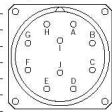

Incremental encoders Encoder, Rotary

DGS35-5H400360

Model Name > [DGS35-5H400360](#)
Part No. > [7101657](#)

Product features

Type:	Rotary
Shaft/Flange design:	Through hollow shaft
Shaft diameter:	1"
Remark::	T1 Tether
Interface:	8 ... 24 V, HTL
Connection type:	Connector, MS, 10-pin, radial
Number of lines:	360
Number of lines/steps:	360

Technical data

Moment of inertia of the rotor:	490 gcm ²
Measuring step:	90°/number of lines
Measuring step deviation:	45/Z °
Ambient operation temperature, min ... max:	-20 °C ... +70 °C
Max. angular acceleration:	1 x 10 ⁵ rad/s ²
Operating torque:	7 Ncm
Start up torque:	9 Ncm
Resistance to shocks:	50/11 g/ms
Resistance to vibration:	5/2000 Hz @ 20 g
Supply voltage min ... max:	DC 8 ... 24 V
Permissible relative humidity:	95%
Voltage output:	DC
Working temperature range read head:	-20 °C ... +70 °C
Storage temperature range read head:	-30 °C 85 °C
Voltage area min ... max::	DC

Maßzeichnung

Anschluss-Schema

Function	10 pin	Cable
A	A	White
B	B	Pink
M	C	Lilac
A not	H	Brown
B not	I	Black
M not	J	Yellow
+Vs	D	Red
Common	F	Blue
Case ground	G	N/A
Shield	N/A	N/A

Australia

Phone +61 3 9457 0600
1800 334 802 – tollfree
E-Mail sales@sick.com.au