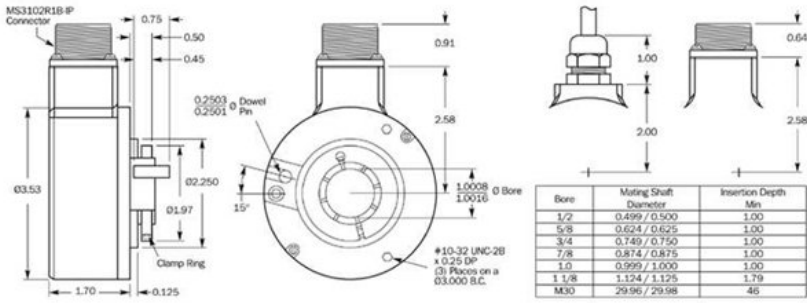

Incremental encoders Encoder, Rotary

DGS35-5H400360

Model Name > [DGS35-5H400360](#)
Part No. > [7101657](#)

Product features

Type:	Rotary
Shaft/Flange design:	Through hollow shaft
Shaft diameter:	1"
Remark::	T1 Tether
Interface:	8 ... 24 V, HTL
Connection type:	Connector, MS, 10-pin, radial
Number of lines:	360
Number of lines/steps:	360

Technical data

Moment of inertia of the rotor:	490 gcm ²
Measuring step:	90°/number of lines
Measuring step deviation:	45/Z °
Ambient operation temperature, min ... max:	-20 °C ... +70 °C
Max. angular acceleration:	1 x 10 ⁵ rad/s ²
Operating torque:	7 Ncm
Start up torque:	9 Ncm
Resistance to shocks:	50/11 g/ms
Resistance to vibration:	5/2000 Hz @ 20 g
Supply voltage min ... max:	DC 8 ... 24 V
Permissible relative humidity:	95%
Voltage output:	DC
Working temperature range read head:	-20 °C ... +70 °C
Storage temperature range read head:	-30 °C 85 °C
Voltage area min ... max::	DC

Maßzeichnung

Anschluss-Schema

Function	10 pin	Cable
A	A	White
B	B	Pink
M	C	Lilac
A not	H	Brown
B not	I	Black
M not	J	Yellow
+Vs	D	Red
Common	F	Blue
Case ground	G	N/A
Shield	N/A	N/A

Australia

Phone +61 3 9457 0600
1800 334 802 – tollfree
E-Mail sales@sick.com.au