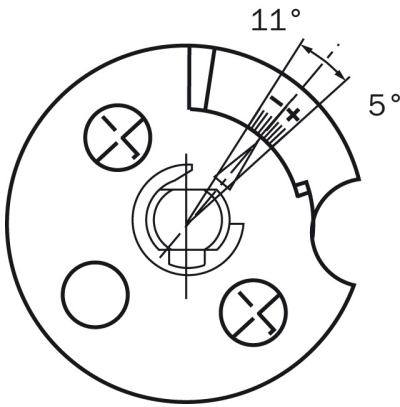

Adjustments possible