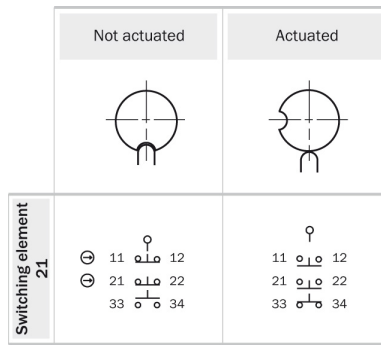

Switching elements

Switching element 21:
2 positive action N/C contacts + 1 N/O contact