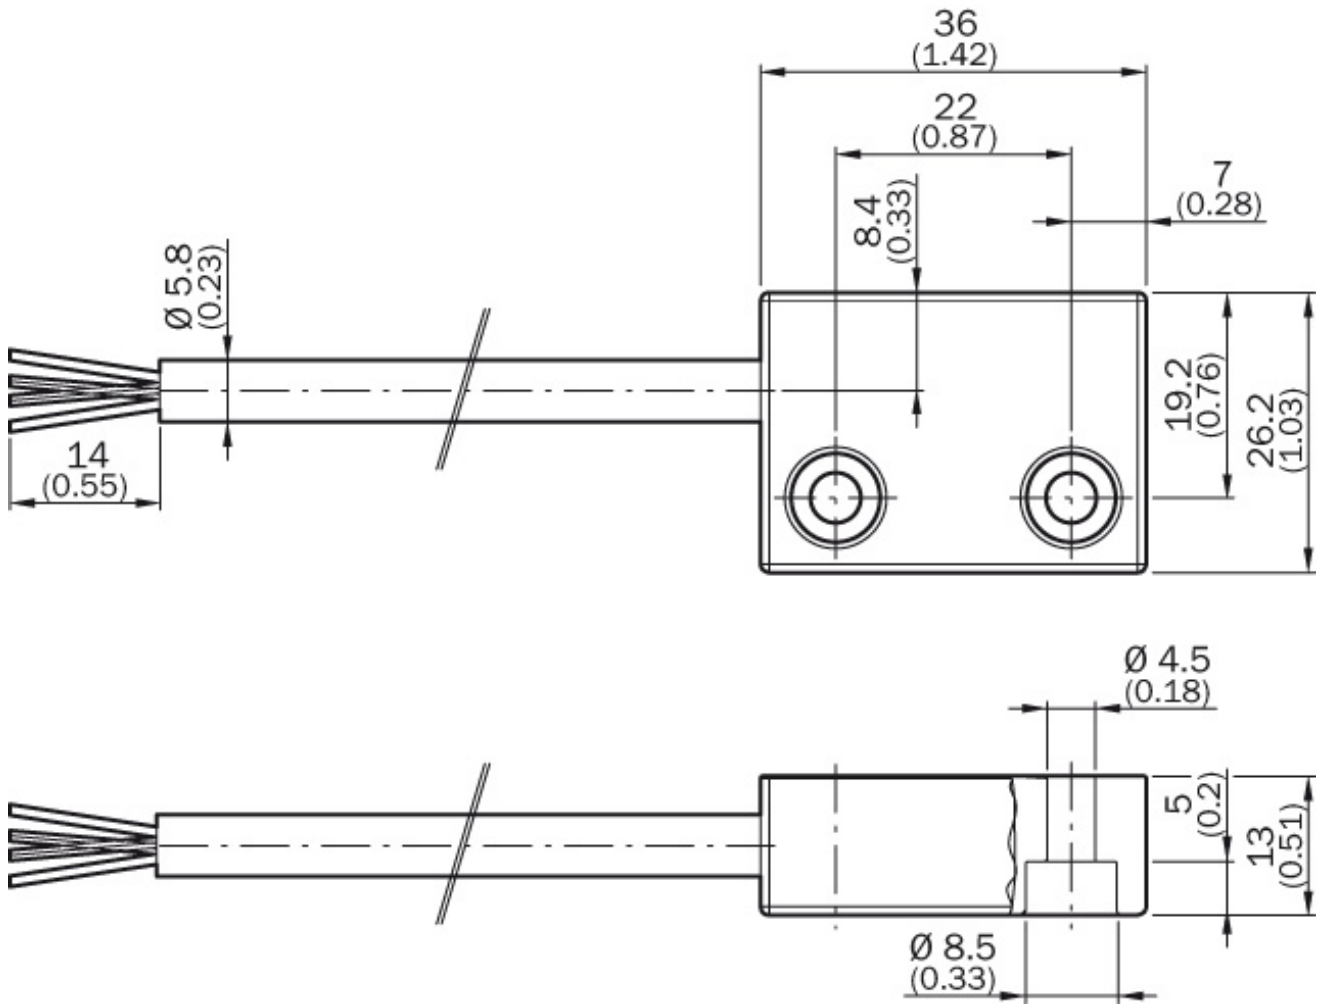

Dimensional drawing