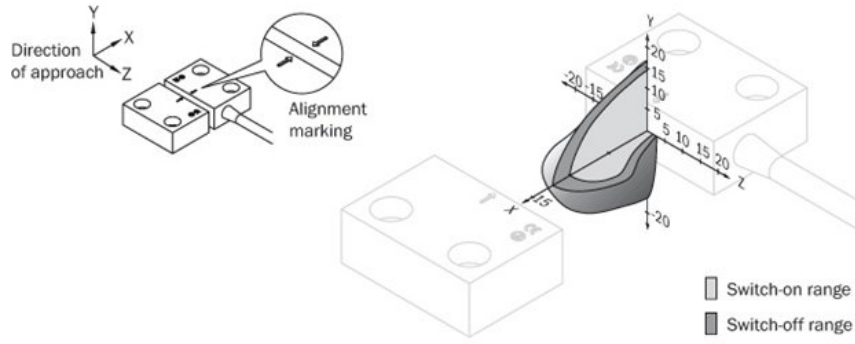

1) 2) In combination with a suitable safe evaluation unit

Response range