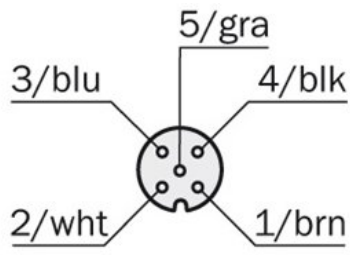

Dimensional drawing