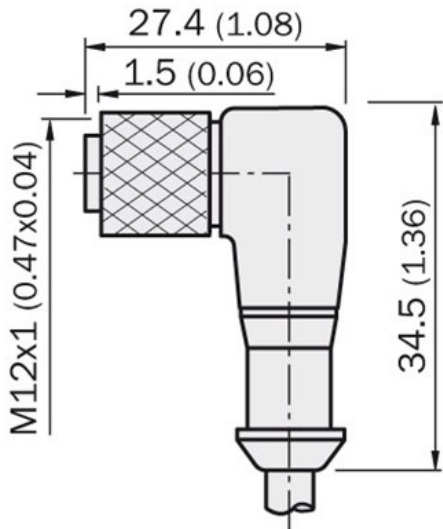

Dimensional drawing