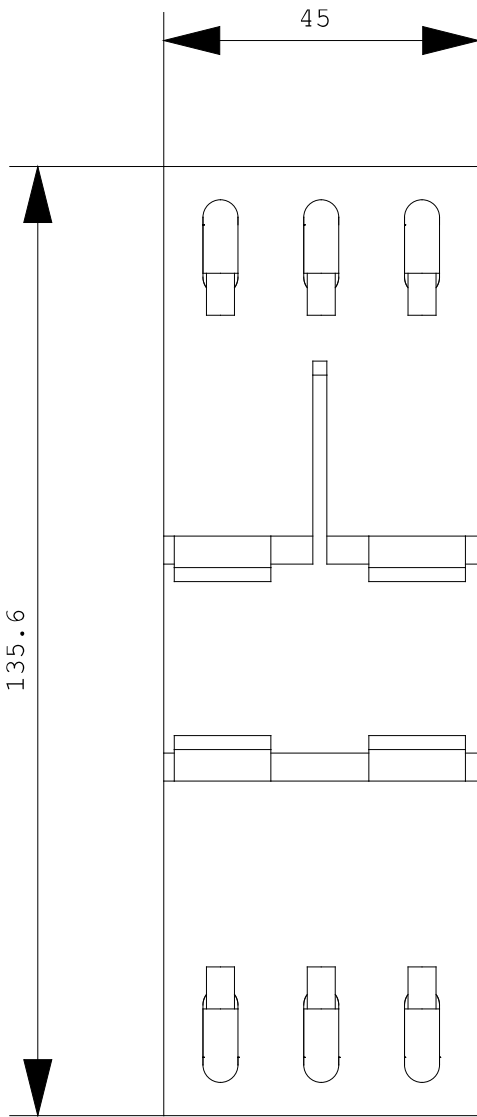

last change:

Jul 7, 2014