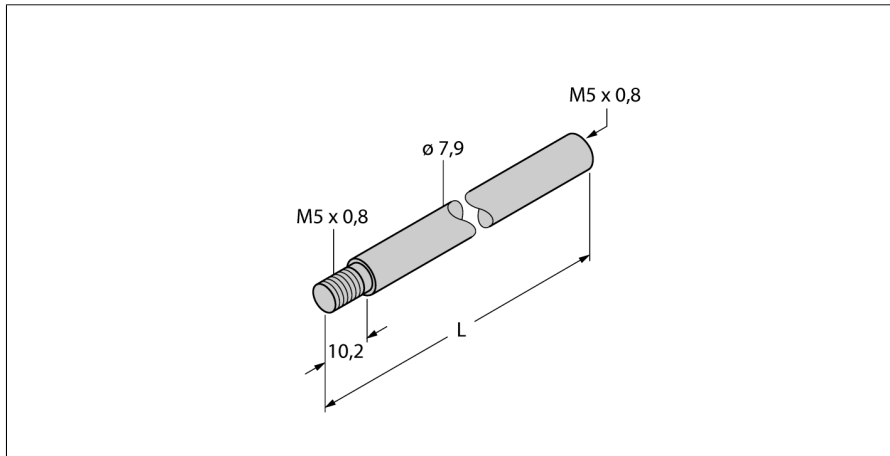

**Extension bar
for positioning element
CA100**

- Extension bar for positioning element
- Length L = 100 mm

Type code	CA100
Ident no.	6901064
Housing material	metal