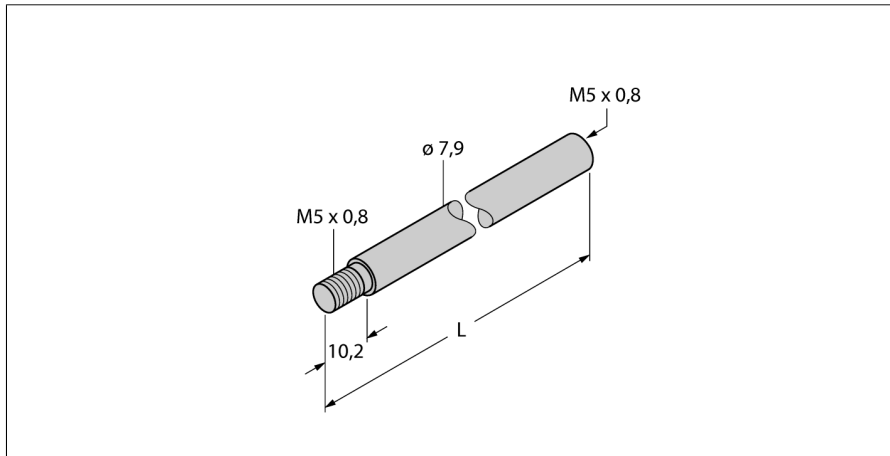

**Extension bar  
for positioning element  
CA400**

- Extension bar for the positioning element
- Length L = 400 mm

Type code	CA400
Ident no.	6901067
Housing material	metal