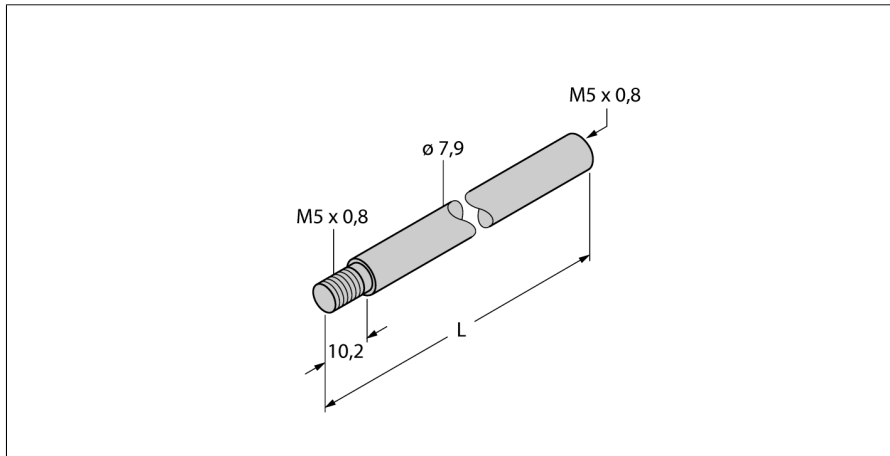

**Extension bar
for positioning element
CA500**

- Extension bar for positioning element
- Length L = 500 mm

Type code	CA500
Ident no.	6901107
Housing material	metal