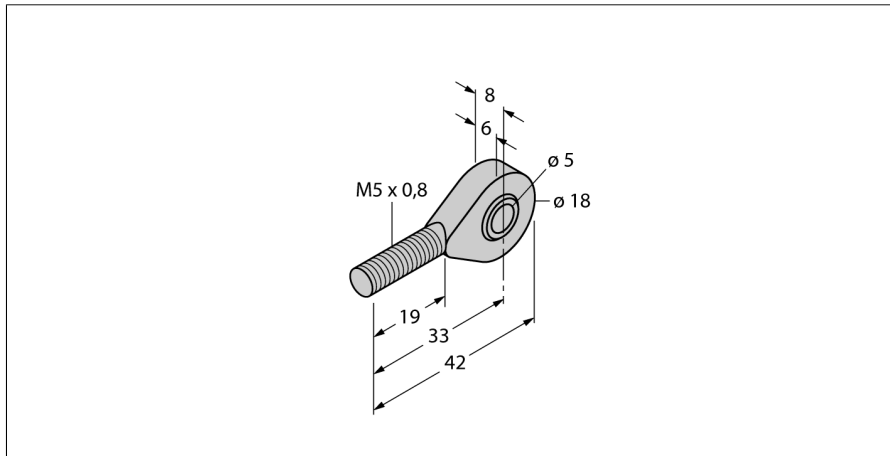

**Joint head  
for positioning element  
RE-Q21**■ **Joint head for extension bar**

<b>Type code</b>	RE-Q21
Ident no.	6901106
<b>Housing material</b>	plastic