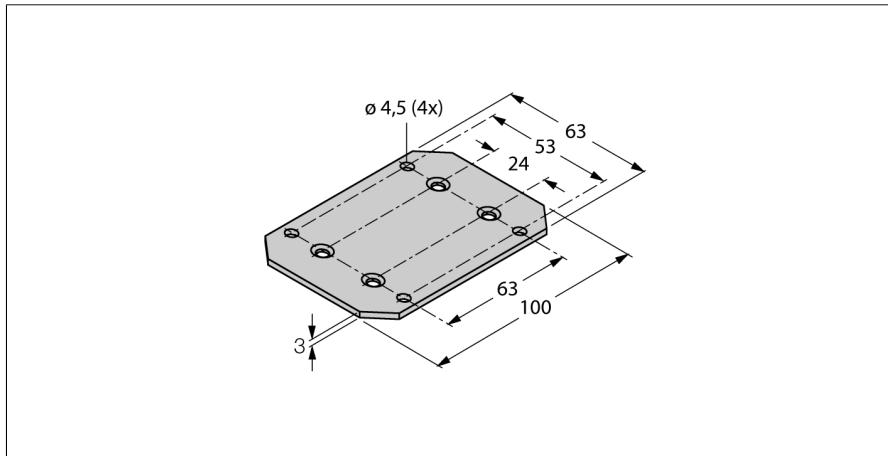

Mounting accessories
flow meters
FTCI-MP01AL

- Aluminium mounting panel
- For simple front mounting
- For FTCT flow meters

Type code	FTCT-MP01AL
Ident no.	6870040
Housing material	aluminium, AL