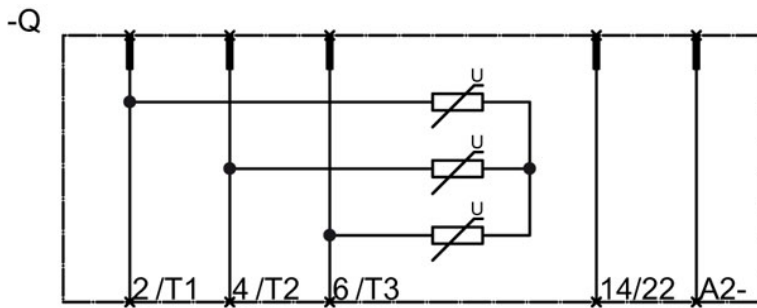

last change: