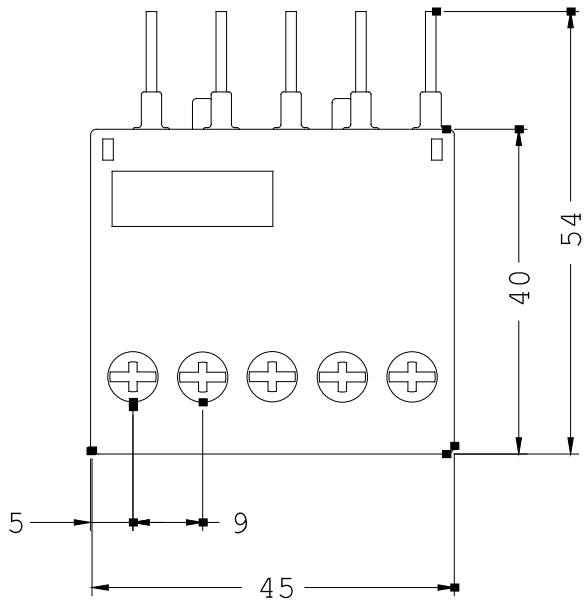

last change: