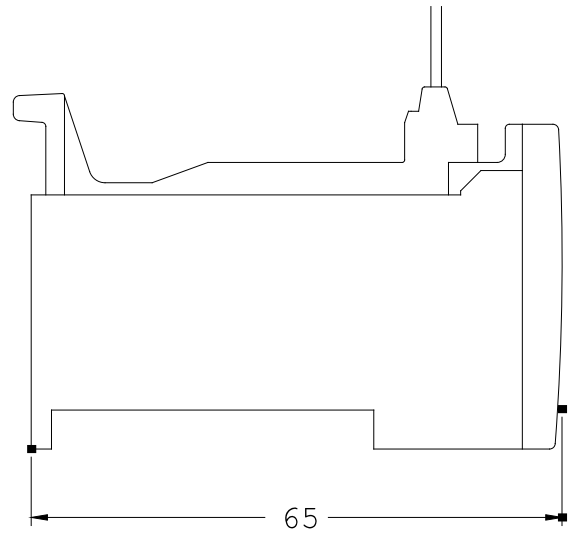

last change: