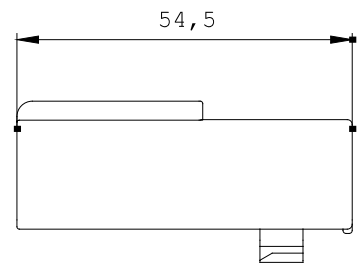

last change: