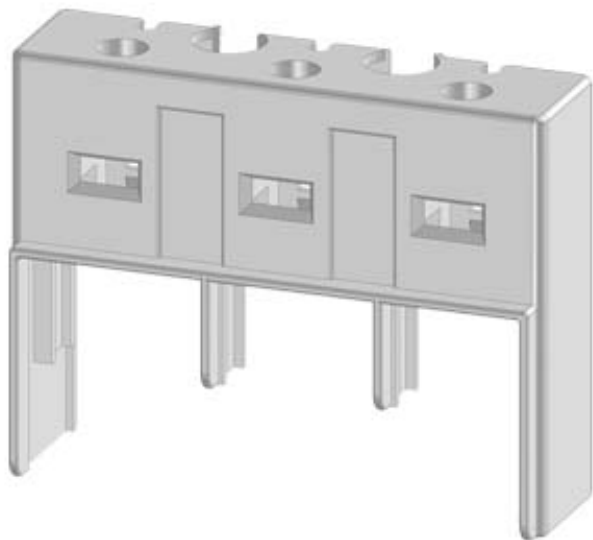

TERMINAL COVER FOR BOX TERMINALS,  
FOR CONTACTOR AND OVERLOAD RELAY SIZE S3 AND  
SOFT STARTER 3RW404.

Certificates/approvals:

General Product Approval		Declaration of Conformity	Test Certificates
 CSA	 UL	 EG-Konf.	<a href="#">Special Test Certificate</a>