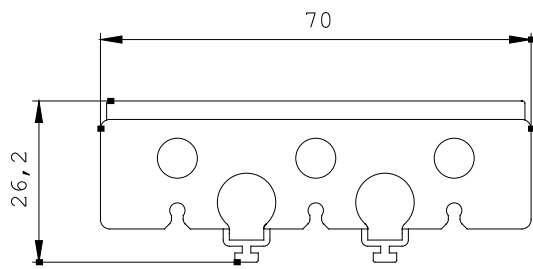

last change: