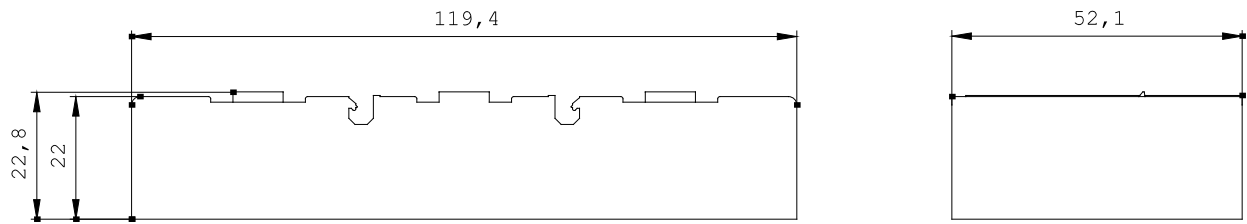

last change: