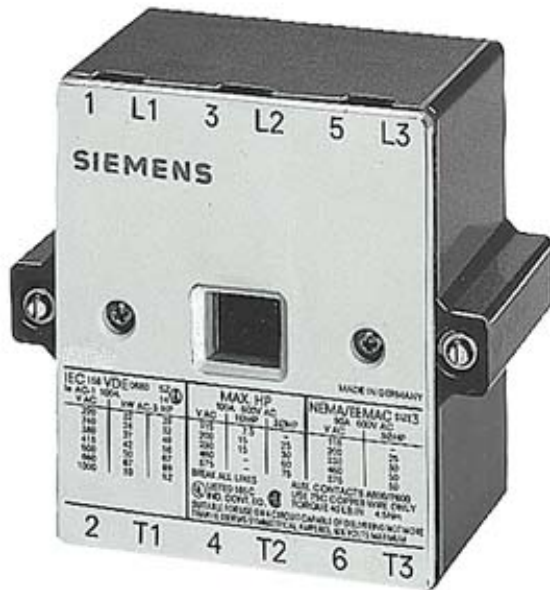

ARC CHUTES FOR SIZE S10 F. CONTACTOR
3RT1064,110KW/AC-3

Certificates/ approvals:

Declaration of Conformity

Test Certificates

EG-Konf.

[Special Test Certificate](#)

Shipping Approval

Shipping Approval