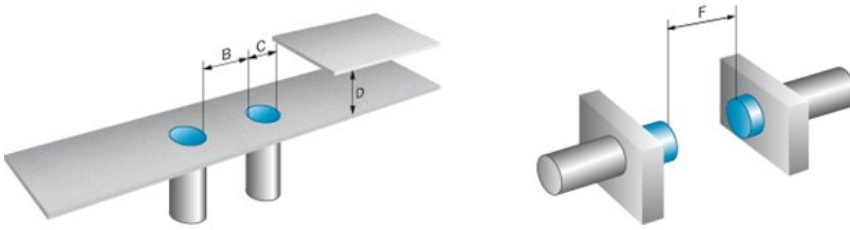

Installation note