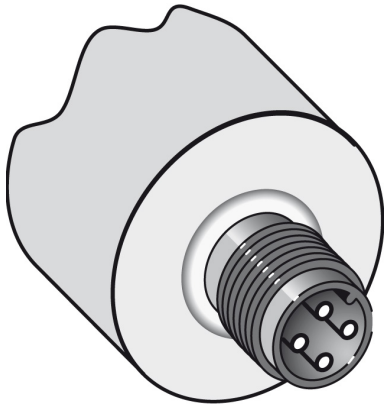

## Dimensional drawing

All dimensions in mm (inch)

Connection diagram

---

Connection type

---

**Australia**

Phone +61 3 9457 0600  
1800 334 802 – tollfree  
E-Mail sales@sick.com.au