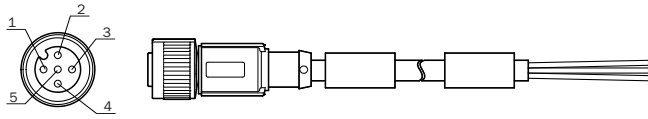

PIN assignment

- ① Brown
- ② White
- ③ Blue
- ④ Not assigned
- ⑤ Black