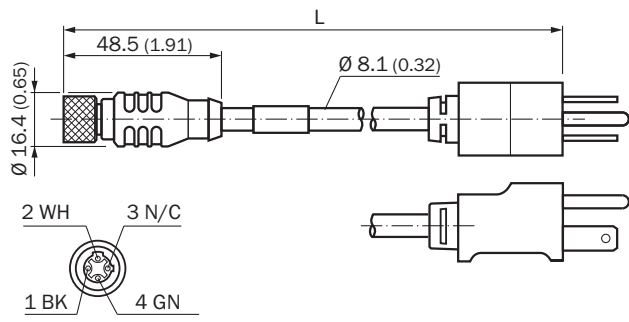

Dimensional drawing (Dimensions in mm (inch))