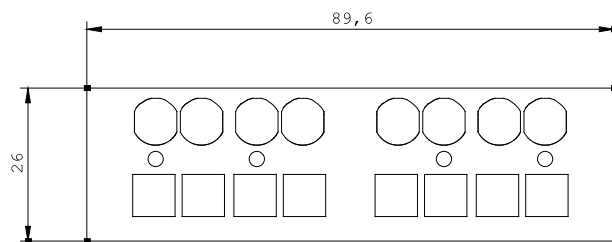

last change: