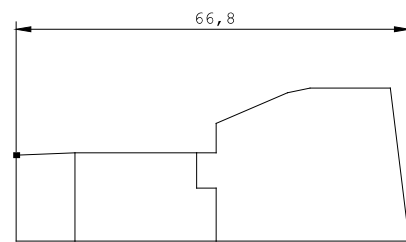

last change: